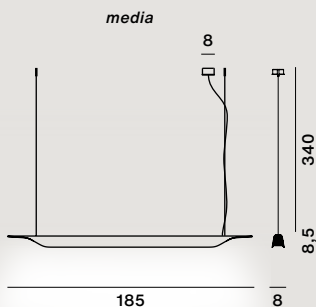

Weight:
net kg 2,50

This product contains an energy efficiency class D light source

LED and dimming
→ specifications p. 196

MyLight collection
→ specifications p. 196

*

On demand:
lead times to be checked with the sales department