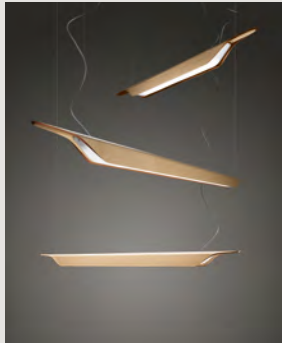

Luca Nichetto, 2010

	colours	code
Troag media LED	naturale	FN205007L_50
	nero	FN205007L_20
Troag media LED MyLight	naturale	FN205007ML_50
	nero	FN205007ML_20
Troag media h.10 m*	naturale	FN205007L-1050
	nero	FN205007L-1020
Troag media MyLight h.10 m*	naturale	FN205007ML-1050
	nero	FN205007ML-1020

Curved ash plywood and PMMA

Troag media LED
43W 3000 K
6080 lm CRI>90
Possible configurations:
On-Off/Push/DALI

MyLight version
Dimmable via Bluetooth
with Casambi App 📶

⊕ CE IP 20

Colours:
naturale, nero